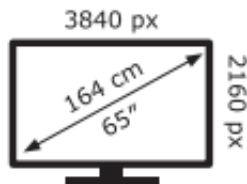

Panasonic

TX-65JZ2000E

**139** kWh/1000h

ABCDEF**G**

**153** kWh/1000h

2019/2013

TQF0EA0282